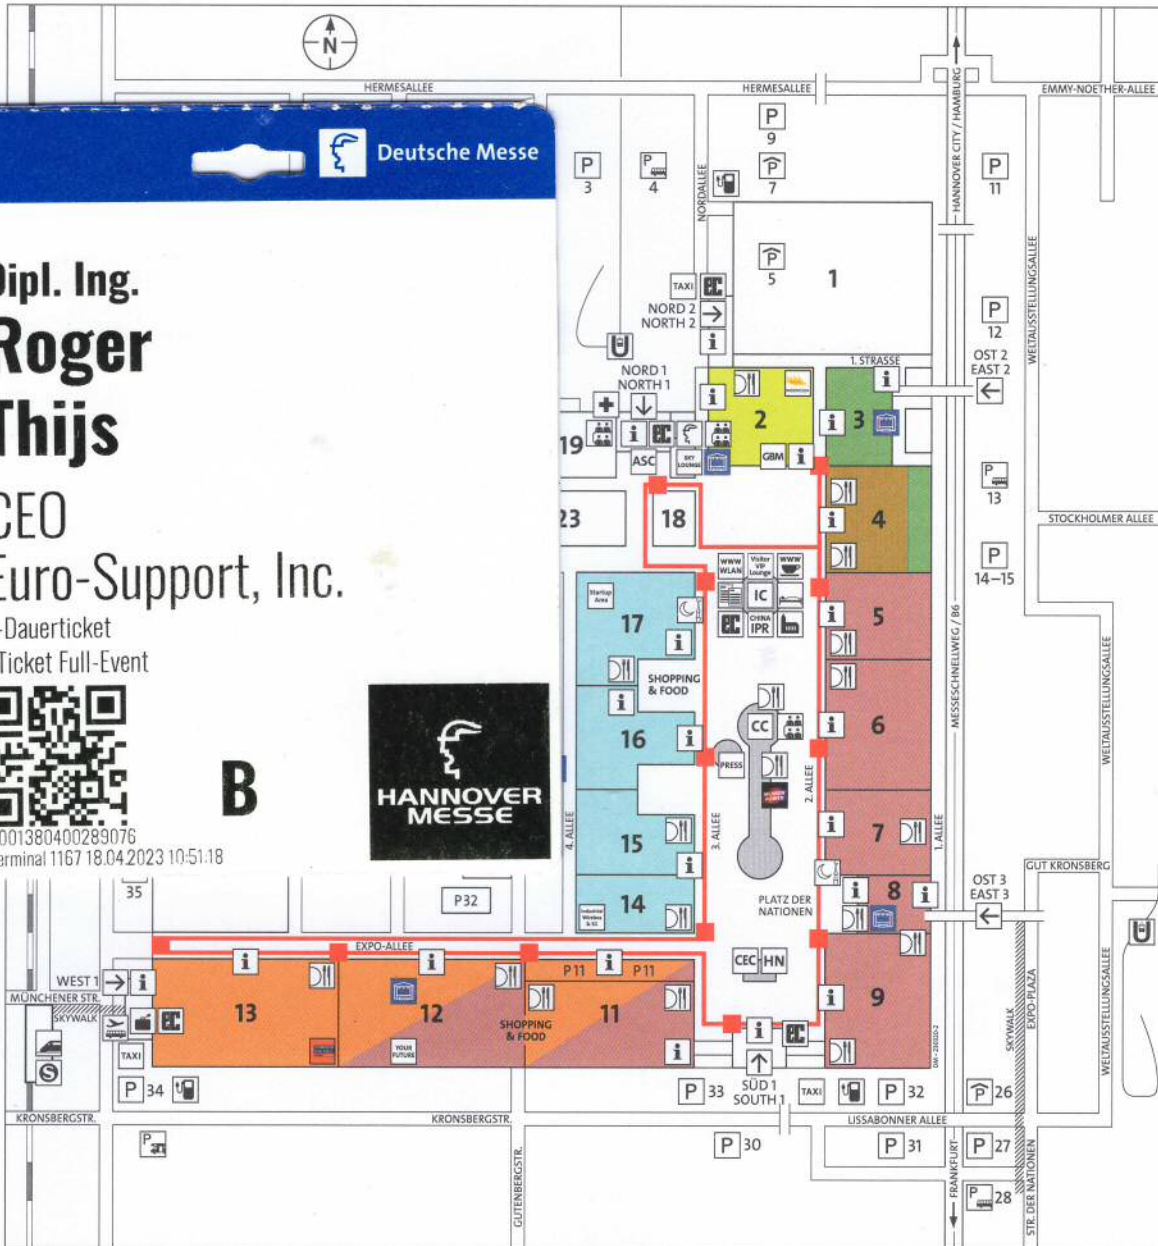

Dipl. Ing.  
**Roger Thijs**  
CEO  
Euro-Support, Inc.  
e-Dauerticket  
eTicket Full-Event

0001380400289076  
Terminal 1167 18.04.2023 10:51:18

B

- Deutsche Messe Verwaltung/ Administration
- Eingang Entrance
- Informations-Centrum Information Center
- Convention Center
- Haus der Nationen House of Nations
- Aussteller Service Center Exhibitor Service Center
- China IPR Helpdesk
- Tagungsräume Conference Rooms
- Parkplatzverwaltung Car park admin. office
- Parkplatz (PKW) Car parking (lot)
- Parkplatz (Transporter) Van parking
- Parkplatz (LKW) Truck parking
- Parkplatz (Bus) Bus parking
- Parkplatz (Caravan) Caravan parking
- Ladestelle für e-Fahrzeuge eVehicle charging station
- Taxi
- Bahnhof / Railway Station Hannover Messe / Laatzen
- S-Bahn Light rail
- Stadtbahn Tram
- Flughafen Shuttle Airport Shuttle
- Gepäck- / Baggage Pre-Check-In & Transfer
- Zimmervermittlung Accommodation Service
- Restaurant
- SKY LOUNGE
- Internet Lounge
- Internet / WLAN Support
- Media Shop
- EC-Geldautomat EC-Cash dispensing machine
- Presse-Centrum Press Center
- Gebetsraum für Muslime Muslim Workshop
- Kirchen-Centrum Church
- Erste-Hilfe-Station First Aid Station
- Polizei Police
- Zoll Customs
- Logistikzentrum / Spedition Logistic Center / Forwarding Agencies
- Information (EBI)

- GBM** Global Business & Markets (Halle 2 / Hall 2)
- Partner Country** (Halle 2 / Hall 2)
- YOUR FUTURE** (Halle 12 / Hall 12)
- Hydrogen + Fuel Cells** (Halle 13 / Hall 13)
- Industrial Wireless & 5G** (Halle 14 / Hall 14)
- Startup Area** (Halle 17 / Hall 17)
- WomenPower**, 21 April (CC)
- CEC** Chief Executive Club (HN)
- Visitor VIP Lounge** (IC)
- Deutsche Messe Technology Academy** (Pavillon 36 / Pavilion 36)

**Streckennetz der Messe-Busse On-site Shuttle Bus Service**  
Fahrstrecke und Haltepunkte / Route an bus stops, 17–21 April 2023, 7:30–19:30 Uhr / 7.30 a.m. to 7.30 p.m., Beide Fahrtrichtungen / Circulates in two directions