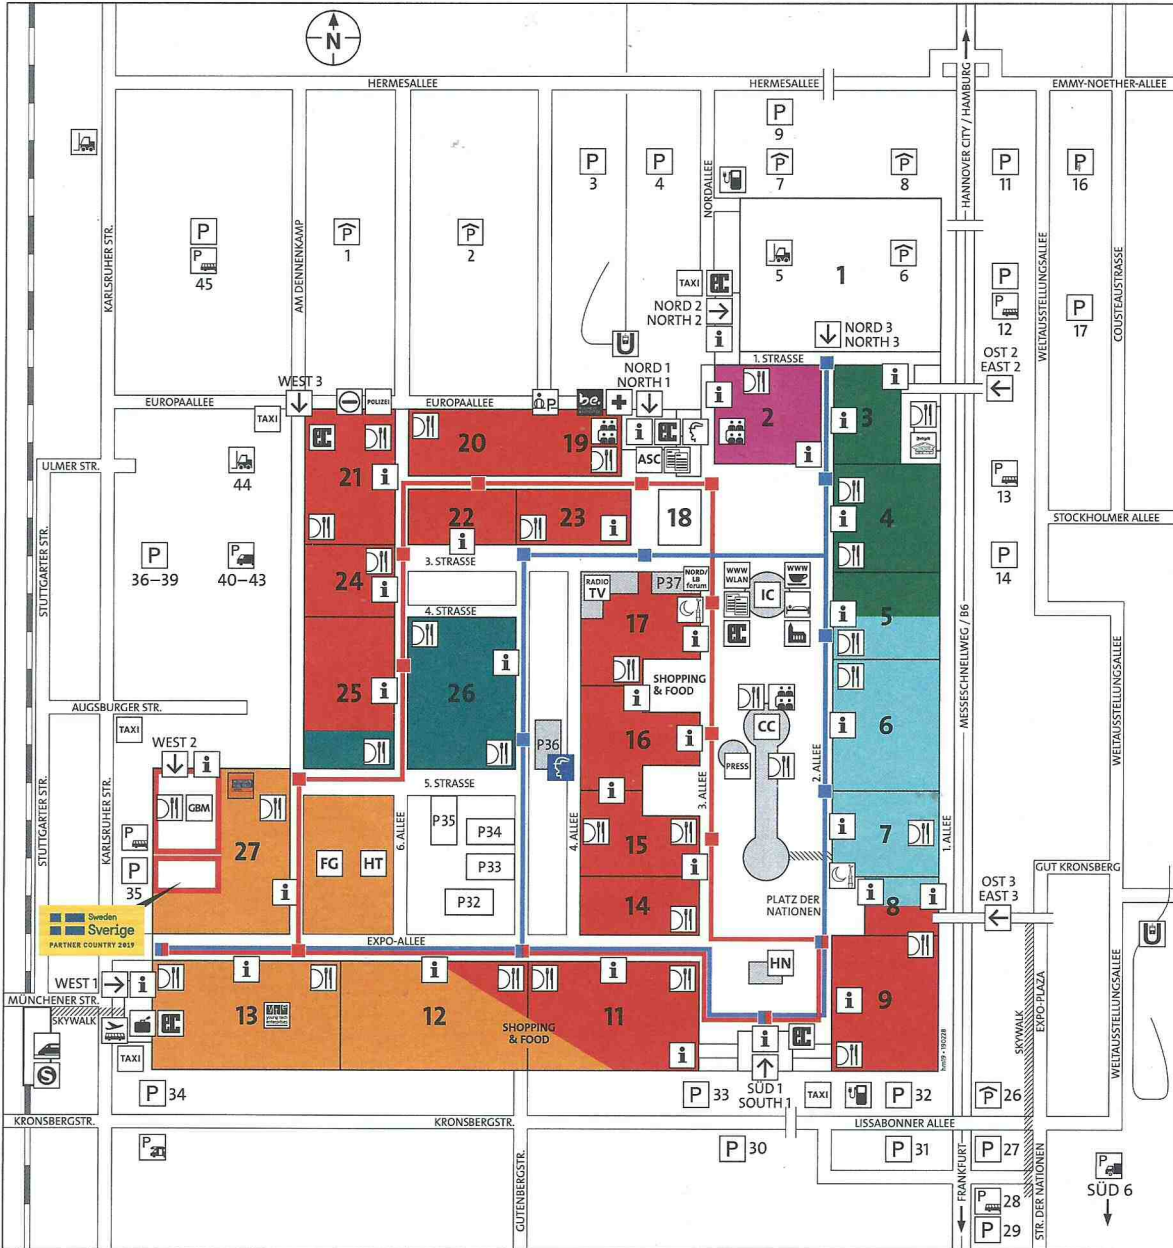

1-5 April 2019
 Hannover • Germany
hannovermesse.com #HM19

Sweden Sverige PARTNER COUNTRY 2019

Red Carpet Route

Deutsche Messe HANNOVER MESSE

HANNOVER MESSE, 1–5 April 2019
hannovermesse.de

- Deutsche Messe Verwaltung/ Administration
- Eingang Entrance
- IC Informations-Centrum Information Center
- CC Convention Center
- Tagungsräume Conference Rooms
- HN Haus der Nationen House of Nations
- NORD/LB forum
- ASC Aussteller Service Center Exhibitor Service Center
- WWW Internet Lounge
- WWW/WLAN Internet / WLAN Support
- PRESS Presse-Centrum Press Center
- RADIO TV Radio TV-Centrum Radio TV Center
- Restaurant
- Münchner Halle
- Parkplatzverwaltung Car park admin. office
- P Parkplatz (PKW) Car parking (lot)
- P Parkplatz (Bus) Bus parking
- P Parkplatz (LKW) Truck parking
- P Parkplatz (Transporter) Van parking
- P Parkplatz (Caravan) Caravan parking
- Ladestelle für e-Fahrzeuge eVehicle charging station
- S-Bahn Light rail
- U Stadtbahn Tram
- Bahnhof / Railway Station Hannover Messe / Laatzen
- TAXI Taxi
- Flughafen Shuttle Airport Shuttle
- Zimmervermittlung Accommodation Service
- Gepäck-/Baggage Pre-Check-In & Transfer
- Gebetsraum für Muslime Muslim Workshop
- Kirchen-Centrum Church
- Copy Shop
- Erste-Hilfe-Station First Aid Station
- POLIZEI Polizei Police
- Zoll Customs
- EC-Geldautomat EC-Cash dispensing machine
- FG Freigelände Open-air site
- HT Hermesturm Hermes Tower
- Logistikzentrum / Spedition Logistic Center / Forwarding Agencies
- i Information (EBI)

Integrated Automation, Motion & Drives

Internationale Leitmesse für integrierte Automation, Industrial IT, Antriebs- und Fluidtechnik
Leading Trade Show for Integrated Automation, Industrial IT, Power Transmission and Control
 Hallen / Halls 8, 9, 11, 12, 14–17, 19–25