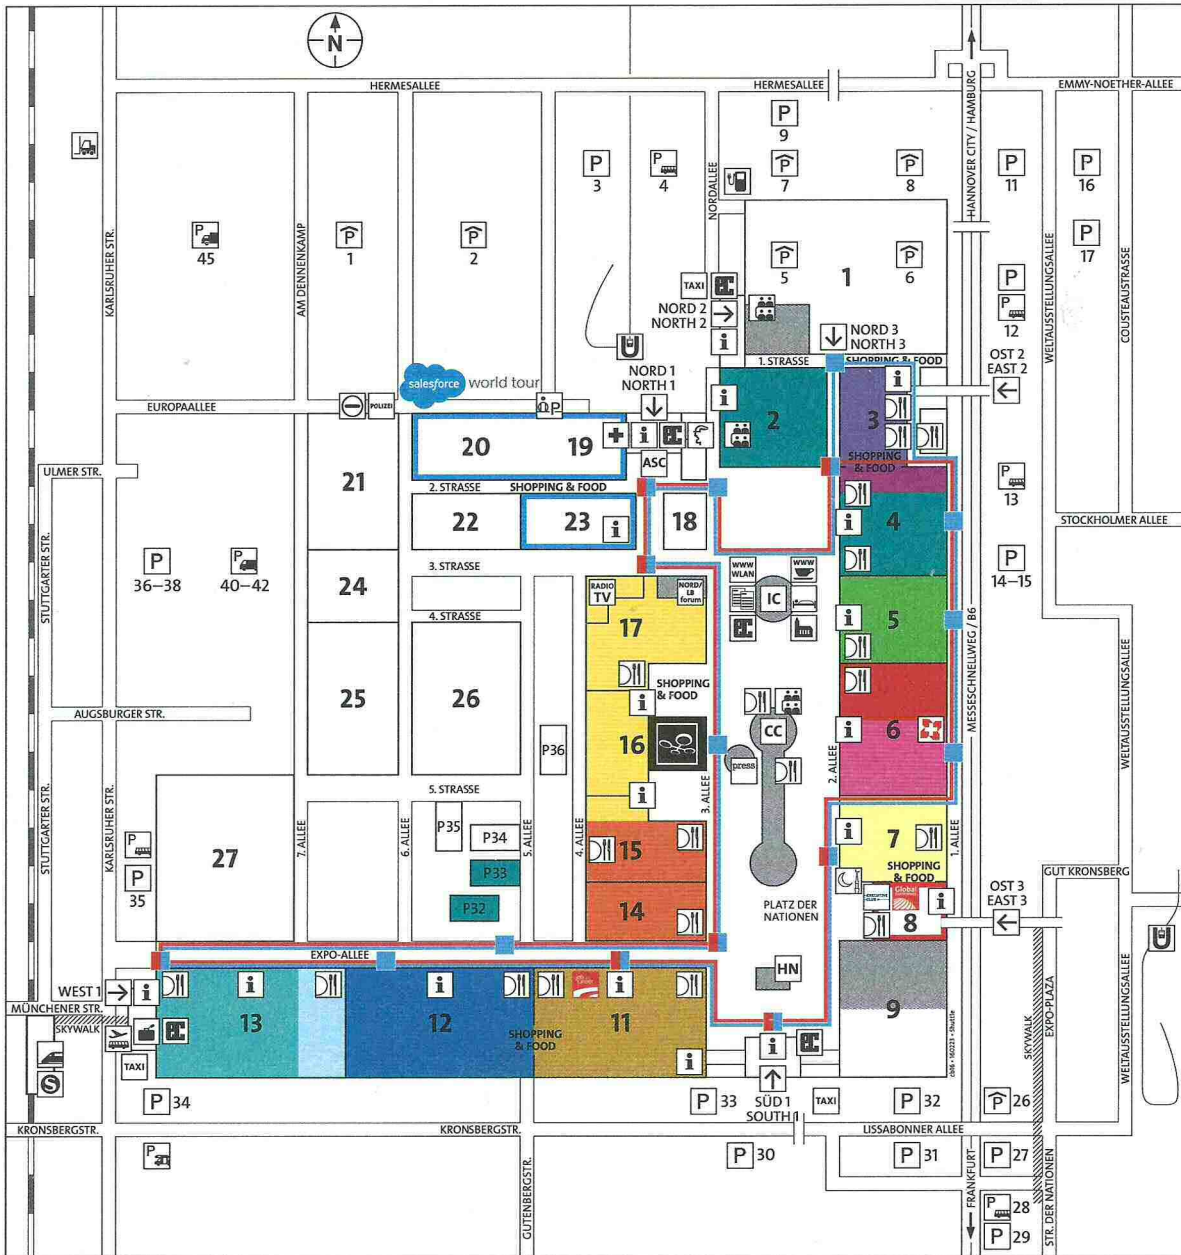

CeBIT, 14 – 18 March 2016

- Deutsche Messe Verwaltung/Administration
- Eingang Entrance
- Informations-Centrum Information Center
- Convention Center
- Haus der Nationen House of Nations
- Tagungsräume Conference Rooms
- Aussteller Service Center Exhibitor Service Center
- Internet Lounge
- Copy Shop
- Internet/WLAN Support
- Ladestelle für e-Fahrzeuge eVehicle charging station
- Parkplatzverwaltung Car park admin. office
- Parkplatz (PKW) Parking (Cars)
- Parkplatz (Bus) Parking (Bus)
- Parkplatz (LKW) Parking (Lorries)
- Parkplatz (Transporter) Parking (Van)
- Parkplatz (Caravan) Parking (Caravan)
- Taxi
- S-Bahn Light rail
- Stadtbahn Tram
- Bahnhof/Railway Station Hannover Messe/Laatzten
- Flughafen Shuttle Airport Shuttle
- Restaurant
- Zimmervermittlung Accommodation Service
- Gepäck-/Baggage Pre-Check-In & Transfer
- Kirchen-Centrum Church
- Gebetsraum für Muslime Muslim Worship
- Erste-Hilfe-Station First Aid Station
- Presse-Centrum Press Center
- Radio TV-Centrum Radio TV Center
- EC-Geldautomat EC-Cash dispensing machine
- Polizei Police
- Zoll Customs
- NORD/LB forum
- Logistikzentrum/Spedition Logistic Center/Forwarding Agencies
- Information (EBI)

Topic Clusters

- Digital Business Solutions (Halls 2, 4, Pavilions 32, 33)
- ECM, Input / Output Solutions (Hall 3)
- Marketing & Sales Solutions (Hall 4)
- ERP, HR, BI & Commerce (Hall 5)
- Research & Innovation (Hall 6)
- Business Security (Hall 6)
- Public Sector Parc (Hall 7)
- Startups & Developer (Hall 11)
- DatacenterDynamics at CeBIT (Hall 12)
- IoT SOLUTIONS (Hall 13)
- Communication & Networks (Hall 13)
- Planet Reseller (Halls 14/15)
- Global Sourcing Area (Halls 15, 16, 17)

Conference & Lounge Area

- CeBIT Global Conferences (Hall 8)
- CeBIT Executive Club (Hall 8)
- Events, Conferences & Lounges
- Central Partner Country Pavilion (Hall 6)
- job and career at CeBIT (Hall 11)
- DronemastersSummit@CeBIT UAV Exhibition Area (Hall 16)
- salesforce world tour (Hall 23 – Expo, Campground)
- (Hall 19/20 – Keynote, March 16)
- (Plaza)

- Shuttle Bus Fahrstrecken und Haltepunkte Routes and bus stops